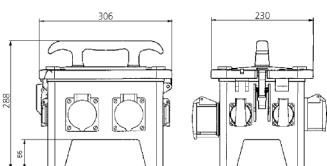

EverGUM Receptacle combination

Part no. 7408884NF

- solid rubber enclosure
- black
- pre-wired for installation
- portable, stackable
- hinged lid
- with stainless steel quick release clips

Technical specifications

CEE 32 A, 5 p, 400 V	1
CEE 16 A, 5 p, 400 V	1
French/Belgian standard	4
Fusing	<ul style="list-style-type: none"> • 1 RCD 40 A, 4 p, 0.03 A • 1 MCB 16 A, 3 p+N, C • 4 MCB's 16 A, 1 p+N, C
Pre-fuse max.	32 A
InA	32 A
RDF	0.7
Connection / feeder cable	<ul style="list-style-type: none"> • 2 m H07RN-F5G6 with CEE-plug 32 A, 5 p, 400 V
Protection type	IP 44
Shutter	false
Enclosure material	Solid rubber
Weight	8200 g
Length	306 mm
Height	288 mm
Width	230 mm

Drawing

Drawing
5 MB 48a
Dim. in mm