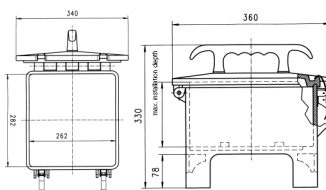

EverGUM receptacle combination

Part no. 7513001GB

- distributor compact
- portable, stackable
- with hinged cover
- with two stainless steel quick release

Technical specifications

CEE 63 A, 5 p, 400 V	1
CEE 32 A, 5 p, 400 V	1
CEE 16 A, 5 p, 400 V	1
British standard	4
Fusing	<ul style="list-style-type: none"> • 1 RCD 63 A, 4 p, 0.03 A • 1 MCB 32 A, 3 p, C • 1 MCB 16 A, 3 p, C • 2 MCB's 13 A, 1 p, C
Connection / feeder cable	<ul style="list-style-type: none"> • 2 m H07RN-F5G10 with CEE-plug 63 A, 5 p, 400 V
Protection type	IP 44
Shutter	false
Enclosure material	Solid rubber
Weight	15300 g
Length	360 mm
Height	330 mm
Width	340 mm

Drawing

Drawing
5 MB 43

Dim. in mm