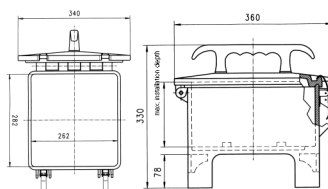

## EverGUM receptacle combination

Part no. 7513001

- distributor compact
- portable, stackable
- with hinged cover
- with two stainless steel quick release

## Technical specifications

CEE 63 A, 5 p, 400 V	1
CEE 32 A, 5 p, 400 V	1
CEE 16 A, 5 p, 400 V	1
SCHUKO® 16 A, 230 V	4
Fusing	<ul style="list-style-type: none"> <li>• 1 RCD 63 A, 4 p, 0.03 A</li> <li>• 1 MCB 32 A, 3 p, C</li> <li>• 1 MCB 16 A, 3 p, C</li> <li>• 2 MCB's 16 A, 1 p, C</li> </ul>
Pre-fuse max.	63 A
InA	63 A
RDF	0.94
Connection / feeder cable	<ul style="list-style-type: none"> <li>• 2 m H07RN-F5G10 with CEE-plug 63 A, 5 p, 400 V</li> </ul>
Protection type	IP 44
Shutter	false
Maximum current load	32 A permissible total current
Enclosure material	Solid rubber
Weight	14445 g
Length	360 mm
Height	330 mm
Width	340 mm

## Drawing

Drawing  
5 MB 43

Dim. in mm