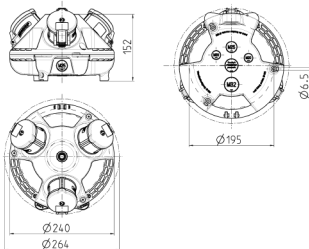

3KRAFT®

Part no. 94358RO

- pre-wired for installation
- back box in black
- hinged cover available in red (RO), yellow (GE) or silver (SI)
- enclosure and insert made of AMAPLAST

Technical specifications

CEE 16 A, 5 p, 400 V	3
Connection / feeder cable	• for 1 cable up to 5 x 10 mm ²
Protection type	IP 44
Shutter	false
Enclosure material	Plastic
Weight	1693 g

Drawing

Drawing
1 MB 442
Dim. in mm