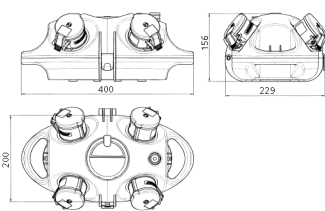

**AirKRAFT®**

Part no. 94559SI

- pre-wired for installation
- back box in black
- hinged cover available in red (RO), yellow (GE) or silver (SI)
- enclosure and insert made of AMAPLAST
- fusing behind a transparent cover

**Technical specifications**

CEE 16 A, 5 p, 400 V	1
SCHUKO® 16 A, 230 V	3
Fusing	<ul style="list-style-type: none"> <li>• 1 MCB 16 A, 3 p, C</li> <li>• 1 MCB 16 A, 1 p, B</li> </ul>
Pre-fuse max.	32 A
InA	32 A
RDF	1
Connection / feeder cable	<ul style="list-style-type: none"> <li>• 3 m H07RN-F5G4 with CEE-plug 32 A, 5 p, 400 V</li> </ul>
Protection type	IP 44
Shutter	false
Enclosure material	Plastic
Weight	3720 g

**Drawing**

Drawing  
1 MB 441  
Dim. in mm