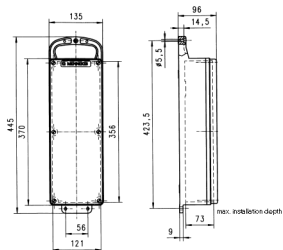

## EverGUM receptacle combination

Part no. 7106889

- as receptacle strips for wall mounting
- hanging
- portable

## Technical specifications

CEE 16 A, 5 p, 400 V	1
CEE 16 A, 3 p, 230 V	1
SCHUKO®	2
Connection / feeder cable	• for 1 cable up to 5 x 10 mm <sup>2</sup>
Protection type	IP44
Shutter	false
Enclosure material	Solid rubber
Weight	2990 g
Height	445 mm
Width	135 mm

## Drawing

Drawing  
5 MB 44

Dim. in mm