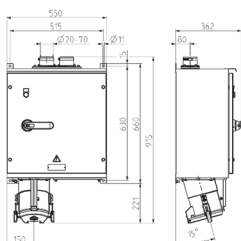

## Wall mounted receptacle DUO

Part no. 75147

- MetallLine
- Screw terminals
- switched
- mechanical interlock
- cable entry bushing for cables of 20 mm up to 70 mm at top and blind flange at bottom
- enclosure made of sheet steel, painted in RAL 1021
- external fixing
- seawater resistant products are available on request

## Technical specifications

Ampere	600 A
Poles	4 p
Voltage	400 V
Clock position	6 h
Hertz	50-60 Hz
Connection technology	Screw terminals
Contact	standard
Protection type	IP67
Weight	45000 g

## Drawing

Drawing  
1 MB 723  
Dim. in mm